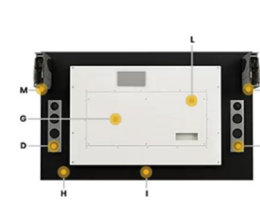

CabiTV CT-200 Product Specifications

Diagonal Screen Size	15.6"	18.5"	22"	28"	32"
Visible Screen Size	13.5" x 7.6" / 345mm x 195mm	16" x 9" / 410mm x 230mm	18" x 10" / 475mm x 270mm	25" x 14" / 635mm x 360mm	25" x 14" / 635mm x 360mm
Resolution	720P	720P	1080P	4K	4K
Inputs	3 x HDMI, Audio, Power, USB			2 x HDMI, Audio, Power, USB	
Outputs	Audio				
Minimum Door Width	17"/440mm	20"/510mm	22"/560mm	28" / 720mm	32" / 810mm
Minimum Door Height	15"/400mm	15"/400mm	18"/450mm	20"/510mm	26"/660mm
Weight	Depending on overall glass size (custom)				
Power Requirements	24 V DC, 6 A Universal power supply included. Input 100-240 V			24 V DC, 8.5 A Universal power supply included. Input 100-240 V.	
Smart TV	Android TV System, WIFI, Complete Functional Touchscreen				

PARTS

- A** HD LED TV
720p or 1080p or 4K
depending on TV size
- B** Stainless steel handle, also available without handle, or with the handle of your choice (you need to send us your handle and we will attach this)
- C** Strengthened mirrored glass
- D** Touch ON/OFF button and Volume Control
- E** Side trim, Customizable (Brushed stainless steel, white or black)
- F** Cabinet Bracket