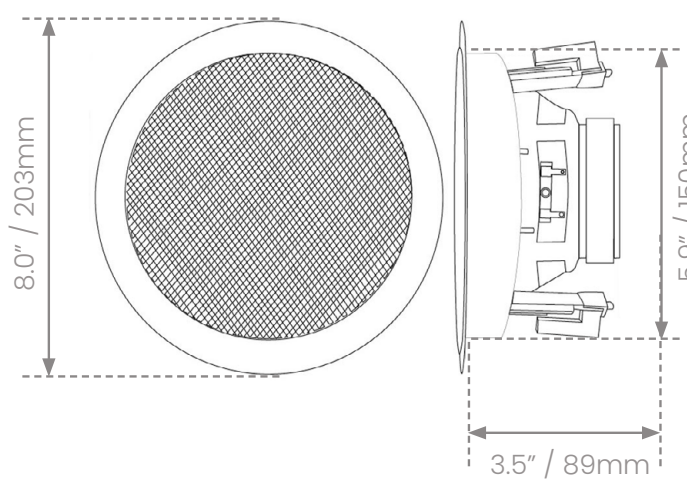

Sizes

Details

- Recessed, moisture resistant speaker.
- Excellent audio quality
- Suitable for bathroom, outdoor, boats
- Connect directly to your CabiTV
- Can also be used for other TV's and audio systems.
- Suitable for small to medium size bathroom
- Comes standard in set of 2.