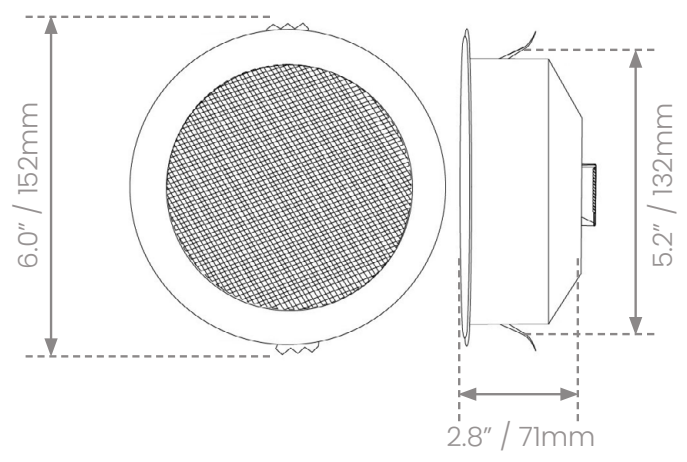

POWER EXTENSION CABLE

DETAILS

- CabiTV has a 20"/5 meter power extension cable.
- It is available in white and black colors.

SW50-6" RECESSED SPEAKERS

Sizes

Details

- Recessed, moisture resistant speakers
- Excellent audio quality
- Suitable for bathroom, outdoor, boats
- Suitable for small to medium size bathroom
- Can also be used for other TV's and audio systems
- Comes standard in set of 2