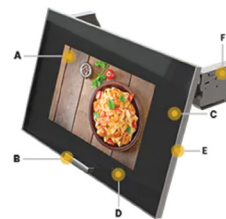

PARTS

- A** HD LED TV
720p or 1080p or 4K
depending on TV size
- B** Stainless steel handle, also available without handle, or with the handle of your choice (you need to send us your handle and we will attach this)
- C** Strengthened mirrored glass
- D** Touch ON/OFF button and Volume Control
- E** Side trim, Customizable (Brushed stainless steel, white or black)
- F** Cabinet Bracket