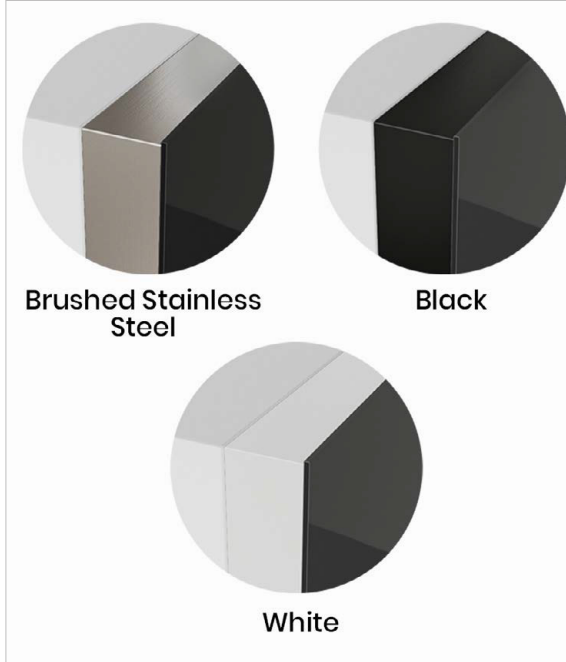

Choose TV Size

There are various of TV sizes available especially for CabiTV CT-200. You can choose from 15.6", 18.5", 22", 28" and 32" TV sizes CT-200 kitchen cabinet. CabiTV CT-100 comes with a standard TV size of 22".