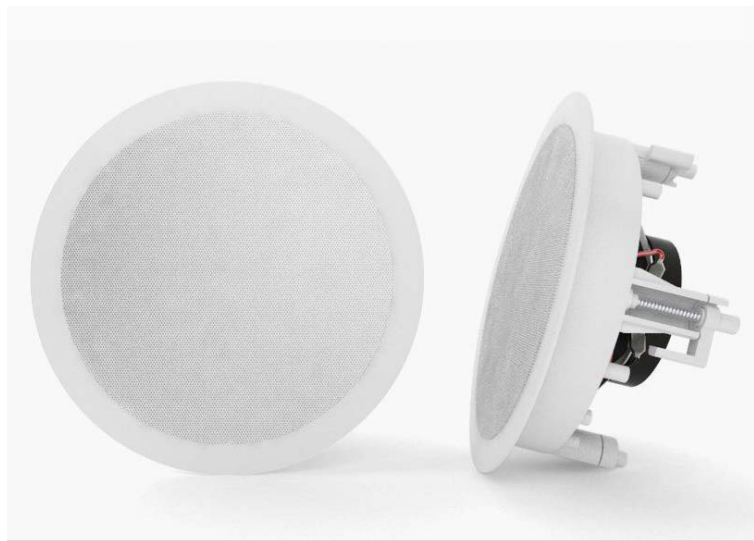

CABITV CT-100

CABITV CT-200

CABITV PRODUCT BROCHURE

Cabi TV

CT-100 Kitchen TV

An Impressive Kitchen from Every Angle

CABITV CT-100 KITCHEN TV

With its swivel and pan movement mount, you can always find the perfect angle to get the most out of your CabiTV. The CT-100 has a special designed bracket that, when the TV folds away, only leaves a 1.3" space between the TV and the cabinet. Made of beautiful brushed stainless steel, and with its slim bezel, the CabiTV CT-100 is a timeless design that will fit in every kitchen.

POWER EXTENSION CABLE

DETAILS

- CabiTV has a 20"/5 meter power extension cable.
- It is available in white and black colors.

SW50-6" RECESSED SPEAKERS

Sizes

Details

- Recessed, moisture resistant speakers
- Excellent audio quality
- Suitable for bathroom, outdoor, boats
- Suitable for small to medium size bathroom
- Can also be used for other TV's and audio systems
- Comes standard in set of 2

SW80-8" RECESSED SPEAKERS

Sizes

Details

- Recessed, moisture resistant speaker.
- Excellent audio quality
- Suitable for bathroom, outdoor, boats
- Connect directly to your CabiTV
- Can also be used for other TV's and audio systems.
- Suitable for small to medium size bathroom
- Comes standard in set of 2.