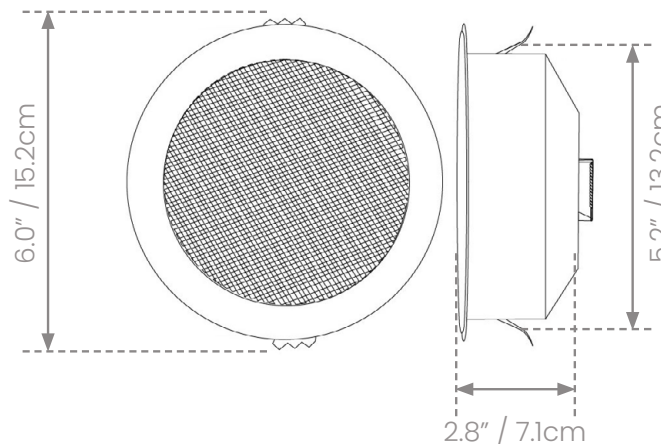

POWER EXTENSION CABLE

DETAILS

- CabiTV has a 20"/5 meter power extension cable.
- It is available in white and black colors.

SW50-6" RECESSED SPEAKERS

Sizes

Details

- Recessed, moisture resistant speakers
- Excellent audio quality
- Suitable for bathroom, outdoor, boats
- Suitable for small to medium size bathroom
- Can also be used for other TV's and audio systems
- Comes standard in set of 2