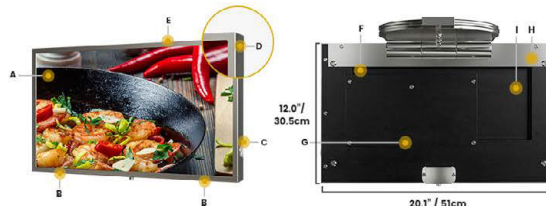

- F Opening for cables sealed with a rubber strip.
- G TV inputs:
  3x HDMI
  1x VGA
  Power (12 volt)
  TV Output:
  Audio
- H Aluminum back Light weight, Strong and Durable.
- I Compartment for set-top box (Connect your Apple TV, Android TV.)