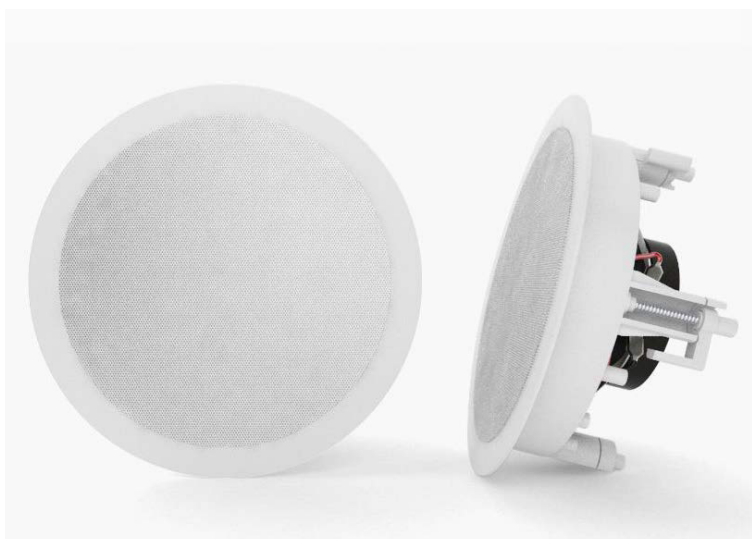

SW80-8" RECESSED SPEAKERS