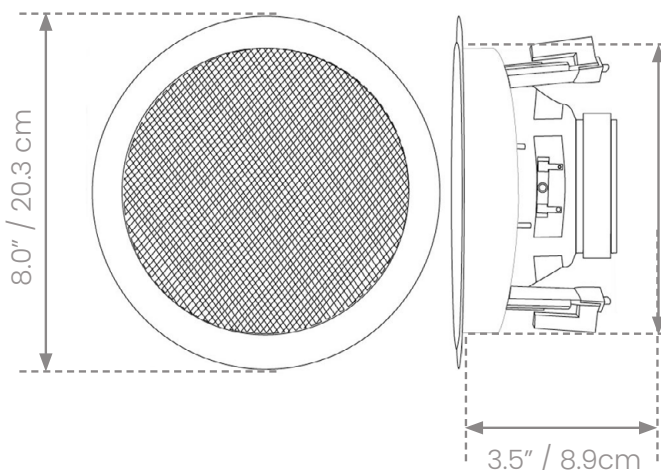

Sizes

Details

- Recessed, moisture resistant speaker.
- Excellent audio quality
- Suitable for bathroom, outdoor, boats
- Connect directly to your CabiTV
- Can also be used for other TV's and audio systems.
- Suitable for small to medium size bathroom
- Comes standard in set of 2.