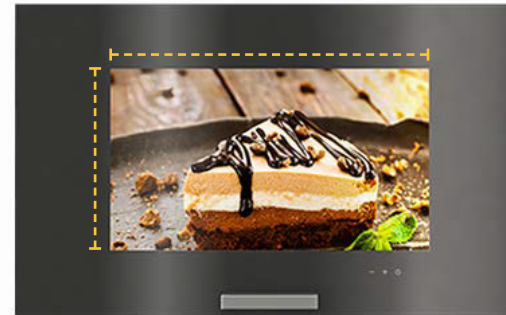

Choose TV Size

There are various of TV sizes available especially for CabiTV CT-200. You can choose from 15.6", 18.5", 22", 28" and 32" TV sizes based on cabinet size then request a quotation for your customized kitchen cabinet tv. CabiTV CT-100 comes with a standard TV size of 22".