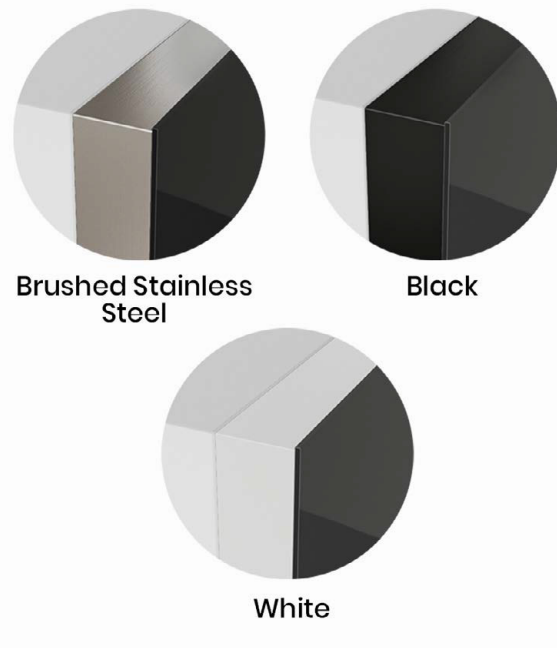

Choose TV Size

There are various of TV sizes available especially for CabiTV CT-200. You can choose from 15.6", 18.5", 22", 28" and 32" TV sizes based on cabinet size then request a quotation for your customized kitchen cabinet tv. CabiTV CT-100 comes with a standard TV size of 22".