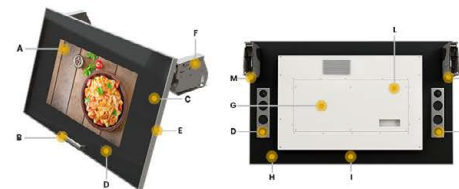

- G TV inputs: 3x HDMI, Power (12 volt), TV Output, Audio
- H Side trim, customizable (Brushed stainless steel, white or black)
- I TV Holder strips.
- J Stainless Steel Speakers.
- K Mount Position Cabinet bracket.
- L Android box and DVBT box.
- M Cabinet Bracket.